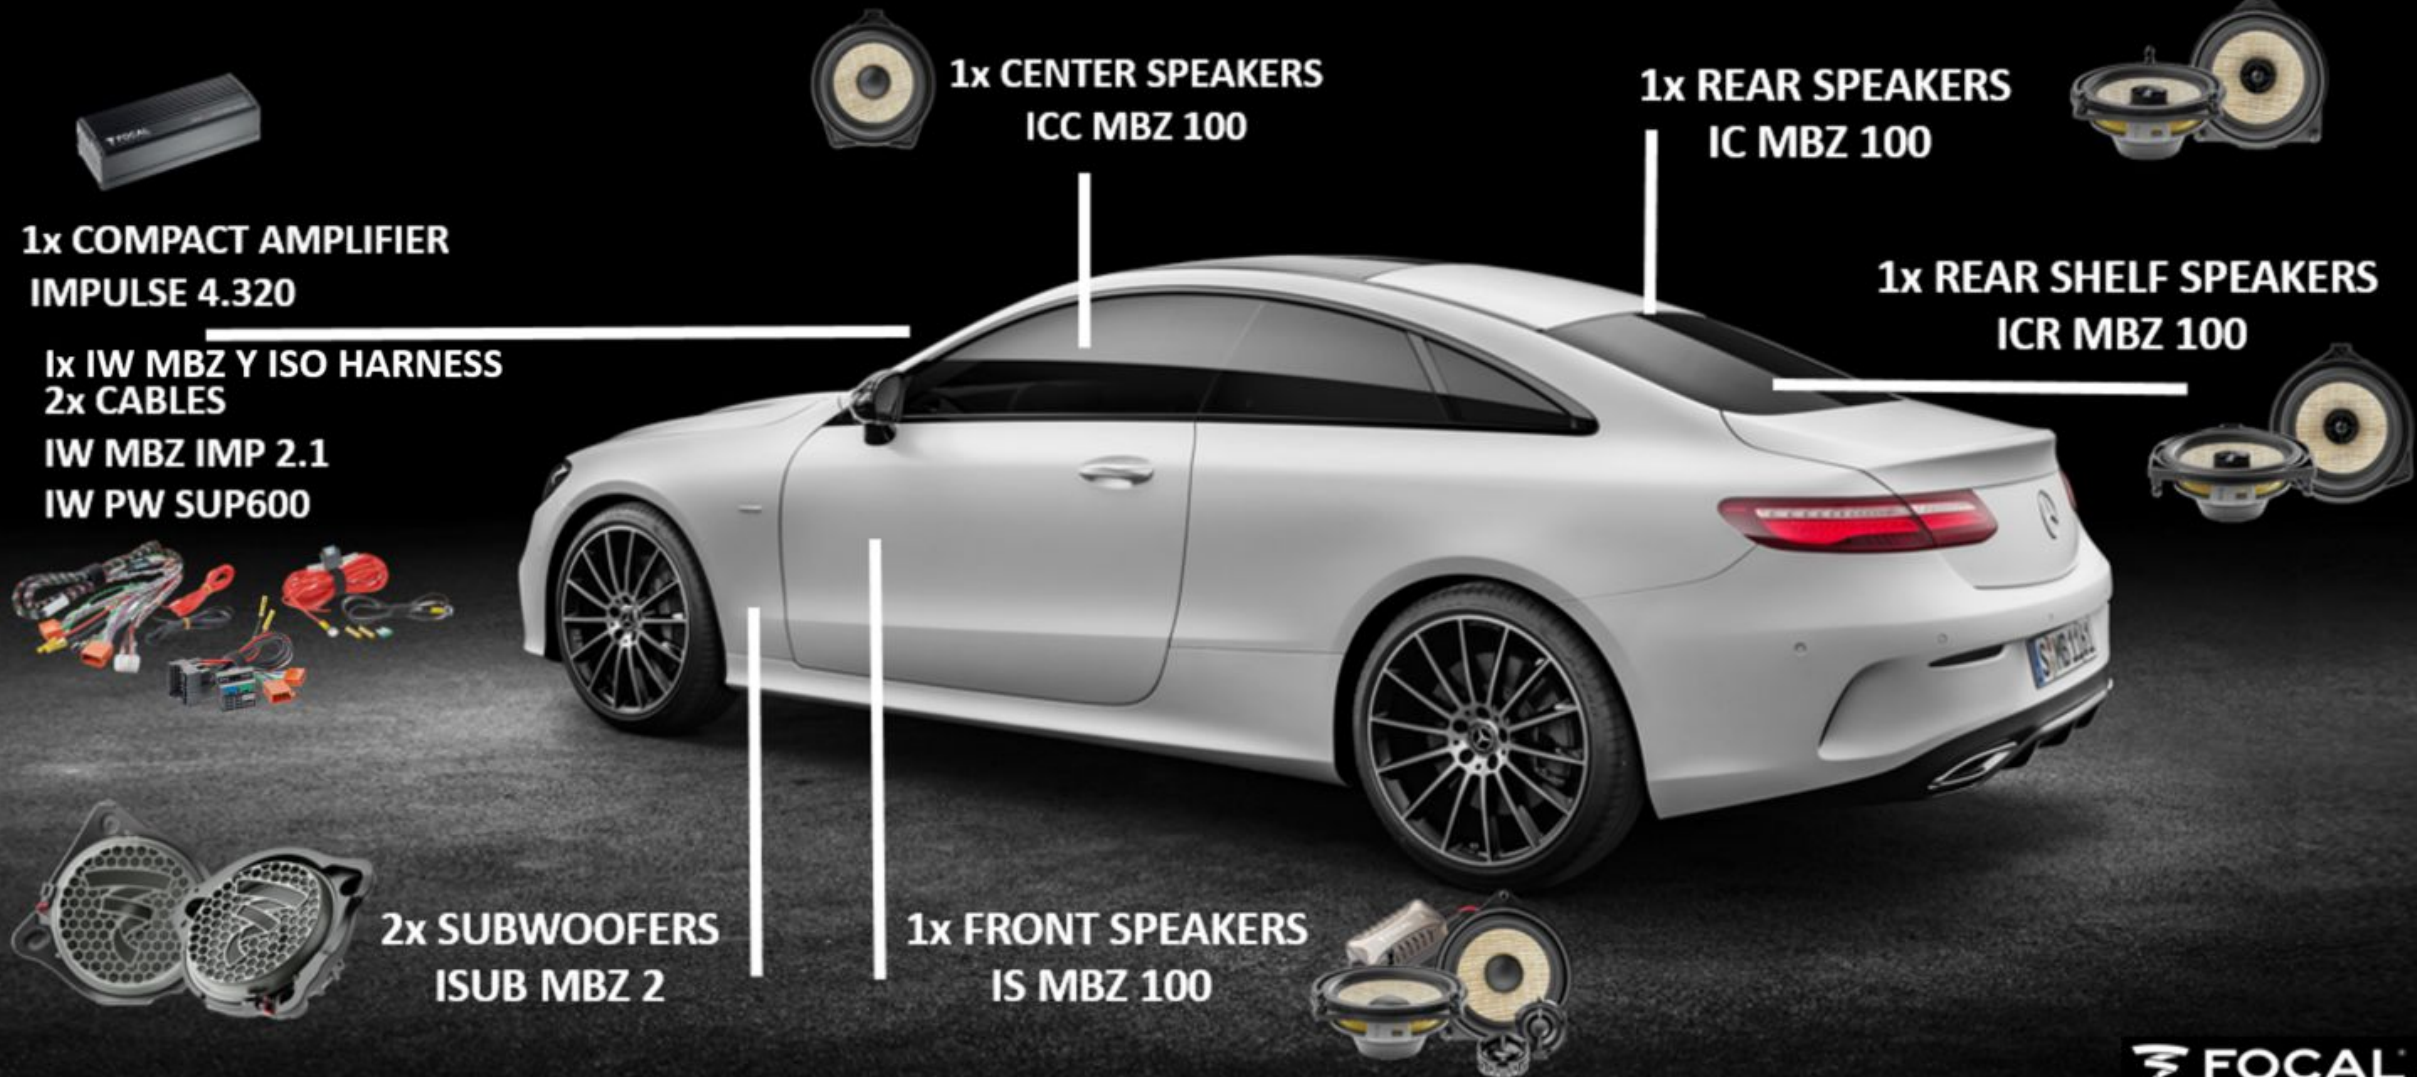

MERCEDES CLASS E COUPE Pack

FOCAL *INSIDE*

1x COMPACT AMPLIFIER
IMPULSE 4.320

1x IW MBZ Y ISO HARNESS
2x CABLES
IW MBZ IMP 2.1
IW PW SUP600