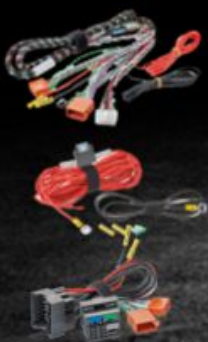

1x REAR SPEAKERS
IC MBZ 100

1x FRONT SPEAKERS
IS MBZ 100

2x SUBWOOFERS
ISUB MBZ 2

1x COMPACT AMPLIFIER
IMPULSE 4.320

2x CABLES
IW MBZ IMP 2.1
IW PW SUP600

1x IW MBZ Y ISO HARNESS

MERCEDES CLASS C COUPE Pack

FOCAL *INSIDE*

1x IW MBZ Y ISO HARNESS

1x COMPACT AMPLIFIER
IMPULSE 4.320
2x CABLES
IW MBZ IMP 2.1
IW PW SUP600

1x CENTER SPEAKERS
ICC MBZ 100

1x REAR SHELF SPEAKERS
ICR MBZ 100

2x SUBWOOFERS
ISUB MBZ 2

1x FRONT SPEAKERS
IS MBZ 100